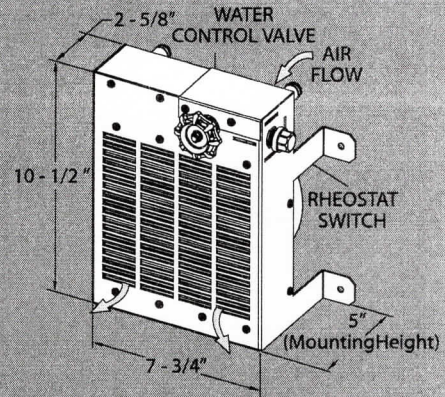

MESA WALL MOUNT HEATER

Model # 4103-12V

FEATURES

- Rheostat Fan Control
- Compact Design
- Powder Coated Steel Housing
- In-Line Shut-Off Valve for Temperature Control
- Fan Only Operation (full shut-off)

OPTIONS

- Heater Hose Kit P/N H-64006 (not included)
See Page 14

10¹/₂" H x 7³/₄" L x 5" D

MESA HEATER SPECIFICATIONS

| PART # | HEATING BTU/HR | AIR FLOW | POWER REQUIREMENTS | CASE MATERIAL | CORE MATERIAL | FAN MATERIAL | FITTINGS |
|----------|----------------|----------|--------------------|----------------|---------------|--------------|----------|
| H-410312 | 14,000 | 210 CFM | 2.7 Amps @ 12V | 16 Gauge Steel | Tube & Fin | Plastic | 5/8" |