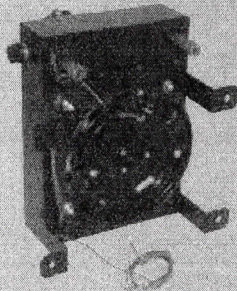

MESA WALL MOUNT HEATER

Model # 4103-12V

FEATURES

- Rheostat Fan Control
- Compact Design
- Powder Coated Steel Housing
- In-Line Shut-Off Valve for Temperature Control
- Fan Only Operation (full shut-off)

OPTIONS

- Heater Hose Kit P/N H-64006 (not included)
See Page 14

10¹/₂" H x 7³/₄" L x 5" D

MESA HEATER SPECIFICATIONS

| PART # | HEATING BTU/HR | AIR FLOW | POWER REQUIREMENTS | CASE MATERIAL | CORE MATERIAL | FAN MATERIAL | FITTINGS |
|----------|----------------|----------|--------------------|----------------|---------------|--------------|----------|
| H-410312 | 14,000 | 210 CFM | 2.7 Amps @ 12V | 16 Gauge Steel | Tube & Fin | Plastic | 5/8" |