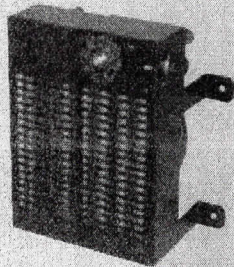

MESA WALL MOUNT HEATER

Model # 4103-12V

FEATURES

- Rheostat Fan Control
- Compact Design
- Powder Coated Steel Housing
- In-Line Shut-Off Valve for Temperature Control
- Fan Only Operation (full shut-off)

OPTIONS

- Heater Hose Kit P/N H-64006 (not included)
See Page 14

10¹/₂" H x 7³/₄" L x 5" D

MESA HEATER SPECIFICATIONS

| PART # | HEATING BTU/HR | AIR FLOW | POWER REQUIREMENTS | CASE MATERIAL | CORE MATERIAL | FAN MATERIAL | FITTINGS |
|----------|----------------|----------|--------------------|----------------|---------------|--------------|----------|
| H-410312 | 14,000 | 210 CFM | 2.7 Amps @ 12V | 16 Gauge Steel | Tube & Fin | Plastic | 5/8" |