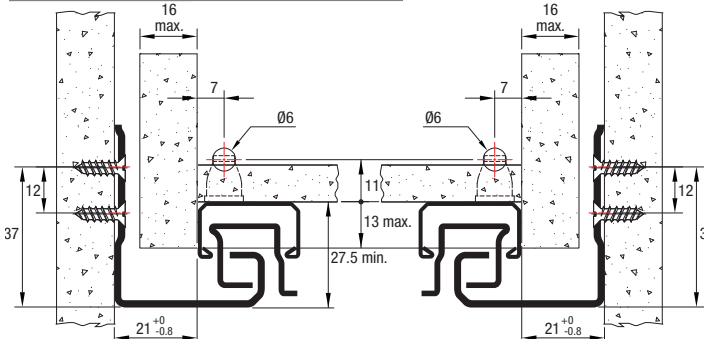

FR 3002

SLIDE TYPE:	Full-Extension Concealed Under Mount Drawer Slide
MOUNTING:	Under Mount

WIDTH:	n/a
LOAD CAPACITY:	dynamic up to 34 kg (75 lbs.)

NEW!

MATERIAL: galvanized steel

- SPECIFICATIONS:**
- ▶ designed for panel mount cabinets (Euro Style frameless)
 - ▶ concealed under mount drawer slide with great running qualities
 - ▶ optimized lengths for standard cabinet depths
 - ▶ very smooth soft close device to prevent slamming
 - ▶ see FR 3001 for Face Frame constructed cabinets
 - ▶ designed for four sided drawers, notching not required
 - ▶ 16mm thick drawer walls

Slide Length	Travel	Drawer Length	Minimum Inside Cabinet Depth includes 10mm tolerance allowance			Weight per pair		Order No.
			A	B	C	kg	lbs	
289	11.38	229.5	64	220.5	304	*	*	300030
300	11.81	244.5	64	231.5	315	*	*	300031
315	12.40	277.5	64	246.5	330	*	*	300041
340	13.39	314.0	64	271.5	355	*	*	300032
350	13.75	324.0	64	281.5	365	*	*	300033
366	14.41	340.0	64	297.5	381	*	*	300034
391	15.39	365.0	96	322.5	406	*	*	300042
400	15.75	374.0	96	331.5	415	*	*	300035
442	17.40	421.0	96	373.5	457	*	*	300036
450	17.72	434.0	96	381.5	465	*	*	300037
467	18.39	451.0	96	398.5	482	*	*	300043
500	19.69	484.0	96	431.5	515	*	*	300038
518	20.39	502.0	96	449.5	533	*	*	300039
543	21.38	527.0	96	474.5	558	*	*	300044
550	21.65	534.0	96	481.5	565	*	*	300040