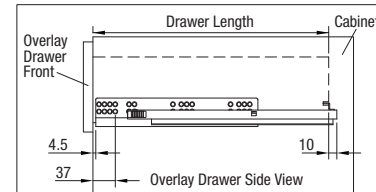

FR 3002

SLIDE TYPE:	Full-Extension Concealed Under Mount Drawer Slide
MOUNTING:	Under Mount

WIDTH:	n/a
LOAD CAPACITY:	dynamic up to 34 kg (75 lbs.)

NEW!

MATERIAL: galvanized steel

- SPECIFICATIONS:**
- ▶ designed for panel mount cabinets (Euro Style frameless)
 - ▶ concealed under mount drawer slide with great running qualities
 - ▶ optimized lengths for standard cabinet depths
 - ▶ very smooth soft close device to prevent slamming
 - ▶ see FR 3001 for Face Frame constructed cabinets
 - ▶ designed for four sided drawers, notching not required
 - ▶ 16mm thick drawer walls

Slide Length	Travel	Drawer Length	Minimum Inside Cabinet Depth includes 10mm tolerance allowance			Weight per pair		Order No.
			A	B	C	kg	lbs	
289	11.38	229.5	64	220.5	304	*	*	300030
300	11.81	244.5	64	231.5	315	*	*	300031
315	12.40	277.5	64	246.5	330	*	*	300041
340	13.39	314.0	64	271.5	355	*	*	300032
350	13.75	324.0	64	281.5	365	*	*	300033
366	14.41	340.0	64	297.5	381	*	*	300034
391	15.39	365.0	96	322.5	406	*	*	300042
400	15.75	374.0	96	331.5	415	*	*	300035
442	17.40	421.0	96	373.5	457	*	*	300036
450	17.72	434.0	96	381.5	465	*	*	300037
467	18.39	451.0	96	398.5	482	*	*	300043
500	19.69	484.0	96	431.5	515	*	*	300038
518	20.39	502.0	96	449.5	533	*	*	300039
543	21.38	527.0	96	474.5	558	*	*	300044
550	21.65	534.0	96	481.5	565	*	*	300040