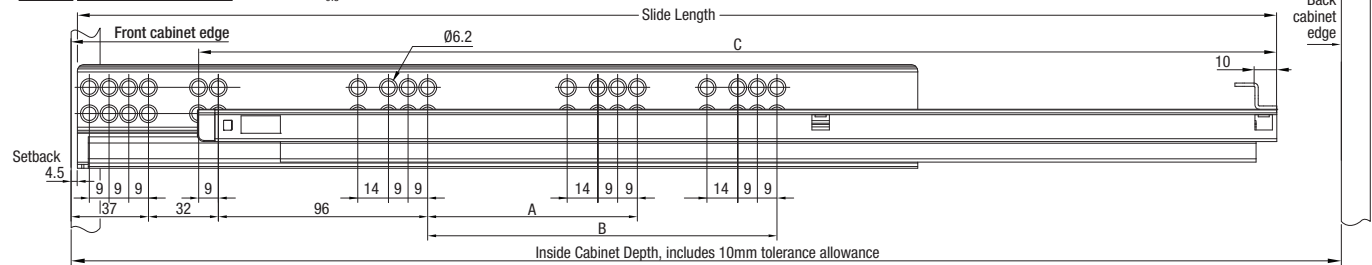

FR 3002

SLIDE TYPE:	Full-Extension Concealed Under Mount Drawer Slide
MOUNTING:	Under Mount

WIDTH:	n/a
LOAD CAPACITY:	dynamic up to 34 kg (75 lbs.)

NEW!

MATERIAL: galvanized steel

- SPECIFICATIONS:**
- ▶ designed for panel mount cabinets (Euro Style frameless)
 - ▶ concealed under mount drawer slide with great running qualities
 - ▶ optimized lengths for standard cabinet depths
 - ▶ very smooth soft close device to prevent slamming
 - ▶ see FR 3001 for Face Frame constructed cabinets
 - ▶ designed for four sided drawers, notching not required
 - ▶ 16mm thick drawer walls

Slide Length	Travel	Drawer Length	Minimum Inside Cabinet Depth includes 10mm tolerance allowance			Weight per pair		Order No.
			A	B	C	kg	lbs	
289	11.38	229.5	64	220.5	304	*	*	300030
300	11.81	244.5	64	231.5	315	*	*	300031
315	12.40	277.5	64	246.5	330	*	*	300041
340	13.39	314.0	64	271.5	355	*	*	300032
350	13.75	324.0	64	281.5	365	*	*	300033
366	14.41	340.0	64	297.5	381	*	*	300034
391	15.39	365.0	96	322.5	406	*	*	300042
400	15.75	374.0	96	331.5	415	*	*	300035
442	17.40	421.0	96	373.5	457	*	*	300036
450	17.72	434.0	96	381.5	465	*	*	300037
467	18.39	451.0	96	398.5	482	*	*	300043
500	19.69	484.0	96	431.5	515	*	*	300038
518	20.39	502.0	96	449.5	533	*	*	300039
543	21.38	527.0	96	474.5	558	*	*	300044
550	21.65	534.0	96	481.5	565	*	*	300040