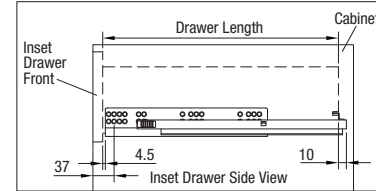

FR 3002

SLIDE TYPE:	Full-Extension Concealed Under Mount Drawer Slide
MOUNTING:	Under Mount

WIDTH:	n/a
LOAD CAPACITY:	dynamic up to 34 kg (75 lbs.)

NEW!

MATERIAL: galvanized steel

- SPECIFICATIONS:**
- ▶ designed for panel mount cabinets (Euro Style frameless)
 - ▶ concealed under mount drawer slide with great running qualities
 - ▶ optimized lengths for standard cabinet depths
 - ▶ very smooth soft close device to prevent slamming
 - ▶ see FR 3001 for Face Frame constructed cabinets
 - ▶ designed for four sided drawers, notching not required
 - ▶ 16mm thick drawer walls

Slide Length	Travel	Drawer Length	Minimum Inside Cabinet Depth includes 10mm tolerance allowance			Weight per pair		Order No.
			A	B	C	kg	lbs	
289	11.38	229.5	64	220.5	304	*	*	300030
300	11.81	244.5	64	231.5	315	*	*	300031
315	12.40	277.5	64	246.5	330	*	*	300041
340	13.39	314.0	64	271.5	355	*	*	300032
350	13.75	324.0	64	281.5	365	*	*	300033
366	14.41	340.0	64	297.5	381	*	*	300034
391	15.39	365.0	96	322.5	406	*	*	300042
400	15.75	374.0	96	331.5	415	*	*	300035
442	17.40	421.0	96	373.5	457	*	*	300036
450	17.72	434.0	96	381.5	465	*	*	300037
467	18.39	451.0	96	398.5	482	*	*	300043
500	19.69	484.0	96	431.5	515	*	*	300038
518	20.39	502.0	96	449.5	533	*	*	300039
543	21.38	527.0	96	474.5	558	*	*	300044
550	21.65	534.0	96	481.5	565	*	*	300040