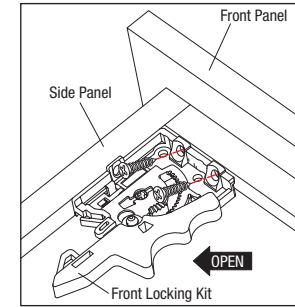

FR 3002

SLIDE TYPE:	Full-Extension Concealed Under Mount Drawer Slide
MOUNTING:	Under Mount

WIDTH:	n/a
LOAD CAPACITY:	dynamic up to 34 kg (75 lbs.)

NEW!

MATERIAL: galvanized steel

- SPECIFICATIONS:**
- ▶ designed for panel mount cabinets (Euro Style frameless)
 - ▶ concealed under mount drawer slide with great running qualities
 - ▶ optimized lengths for standard cabinet depths
 - ▶ very smooth soft close device to prevent slamming
 - ▶ see FR 3001 for Face Frame constructed cabinets
 - ▶ designed for four sided drawers, notching not required
 - ▶ 16mm thick drawer walls

Slide Length	Travel	Drawer Length	Minimum Inside Cabinet Depth includes 10mm tolerance allowance			Weight per pair		Order No.
			A	B	C	kg	lbs	
289	11.38	229.5	64	220.5	304	*	*	300030
300	11.81	244.5	64	231.5	315	*	*	300031
315	12.40	277.5	64	246.5	330	*	*	300041
340	13.39	314.0	64	271.5	355	*	*	300032
350	13.75	324.0	64	281.5	365	*	*	300033
366	14.41	340.0	64	297.5	381	*	*	300034
391	15.39	365.0	96	322.5	406	*	*	300042
400	15.75	374.0	96	331.5	415	*	*	300035
442	17.40	421.0	96	373.5	457	*	*	300036
450	17.72	434.0	96	381.5	465	*	*	300037
467	18.39	451.0	96	398.5	482	*	*	300043
500	19.69	484.0	96	431.5	515	*	*	300038
518	20.39	502.0	96	449.5	533	*	*	300039
543	21.38	527.0	96	474.5	558	*	*	300044
550	21.65	534.0	96	481.5	565	*	*	300040