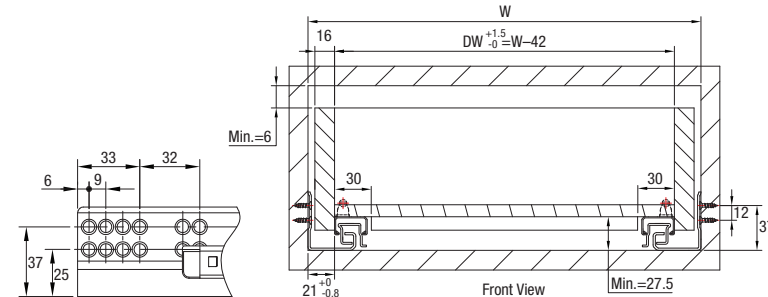

FR 3002

SLIDE TYPE:	Full-Extension Concealed Under Mount Drawer Slide
MOUNTING:	Under Mount

WIDTH:	n/a
LOAD CAPACITY:	dynamic up to 34 kg (75 lbs.)

NEW!

MATERIAL: galvanized steel

- SPECIFICATIONS:**
- ▶ designed for panel mount cabinets (Euro Style frameless)
 - ▶ concealed under mount drawer slide with great running qualities
 - ▶ optimized lengths for standard cabinet depths
 - ▶ very smooth soft close device to prevent slamming
 - ▶ see FR 3001 for Face Frame constructed cabinets
 - ▶ designed for four sided drawers, notching not required
 - ▶ 16mm thick drawer walls

Slide Length	Travel	Drawer Length	Minimum Inside Cabinet Depth includes 10mm tolerance allowance			Weight per pair		Order No.
			A	B	C	kg	lbs	
289	11.38	229.5	64	220.5	304	*	*	300030
300	11.81	244.5	64	231.5	315	*	*	300031
315	12.40	277.5	64	246.5	330	*	*	300041
340	13.39	314.0	64	271.5	355	*	*	300032
350	13.75	324.0	64	281.5	365	*	*	300033
366	14.41	340.0	64	297.5	381	*	*	300034
391	15.39	365.0	96	322.5	406	*	*	300042
400	15.75	374.0	96	331.5	415	*	*	300035
442	17.40	421.0	96	373.5	457	*	*	300036
450	17.72	434.0	96	381.5	465	*	*	300037
467	18.39	451.0	96	398.5	482	*	*	300043
500	19.69	484.0	96	431.5	515	*	*	300038
518	20.39	502.0	96	449.5	533	*	*	300039
543	21.38	527.0	96	474.5	558	*	*	300044
550	21.65	534.0	96	481.5	565	*	*	300040